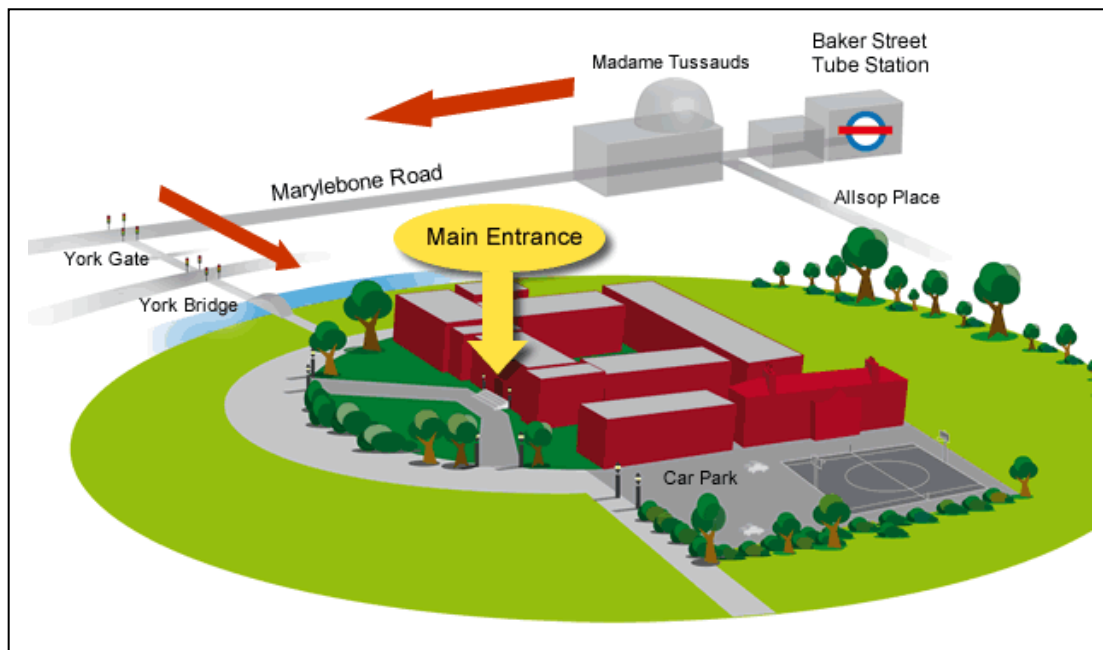

Venue Directions

Venue Address

Regent's University London, Inner Circle, Regent's Park, London, NW1 4NS

Nearest Tube

Baker Street

Nearby Rail Stations

Euston, Paddington, Marylebone and Kings Cross

By Road

The M40 joins Marylebone Road.
A1/M1 via Camden.

Car Parking

We have over 70 car parking spaces onsite on a first come first serve basis. The hourly rate is £2.50 midweek and fixed rate at weekends at £15.00 per day

Directions

The closest Underground station is Baker Street. On leaving Baker Street tube station turn left, walk past Madame Tussauds and take the next available left into York Gate, continue into Regent's Park over York Bridge. The main entrance is on the left. Total walking time is 10 minutes.